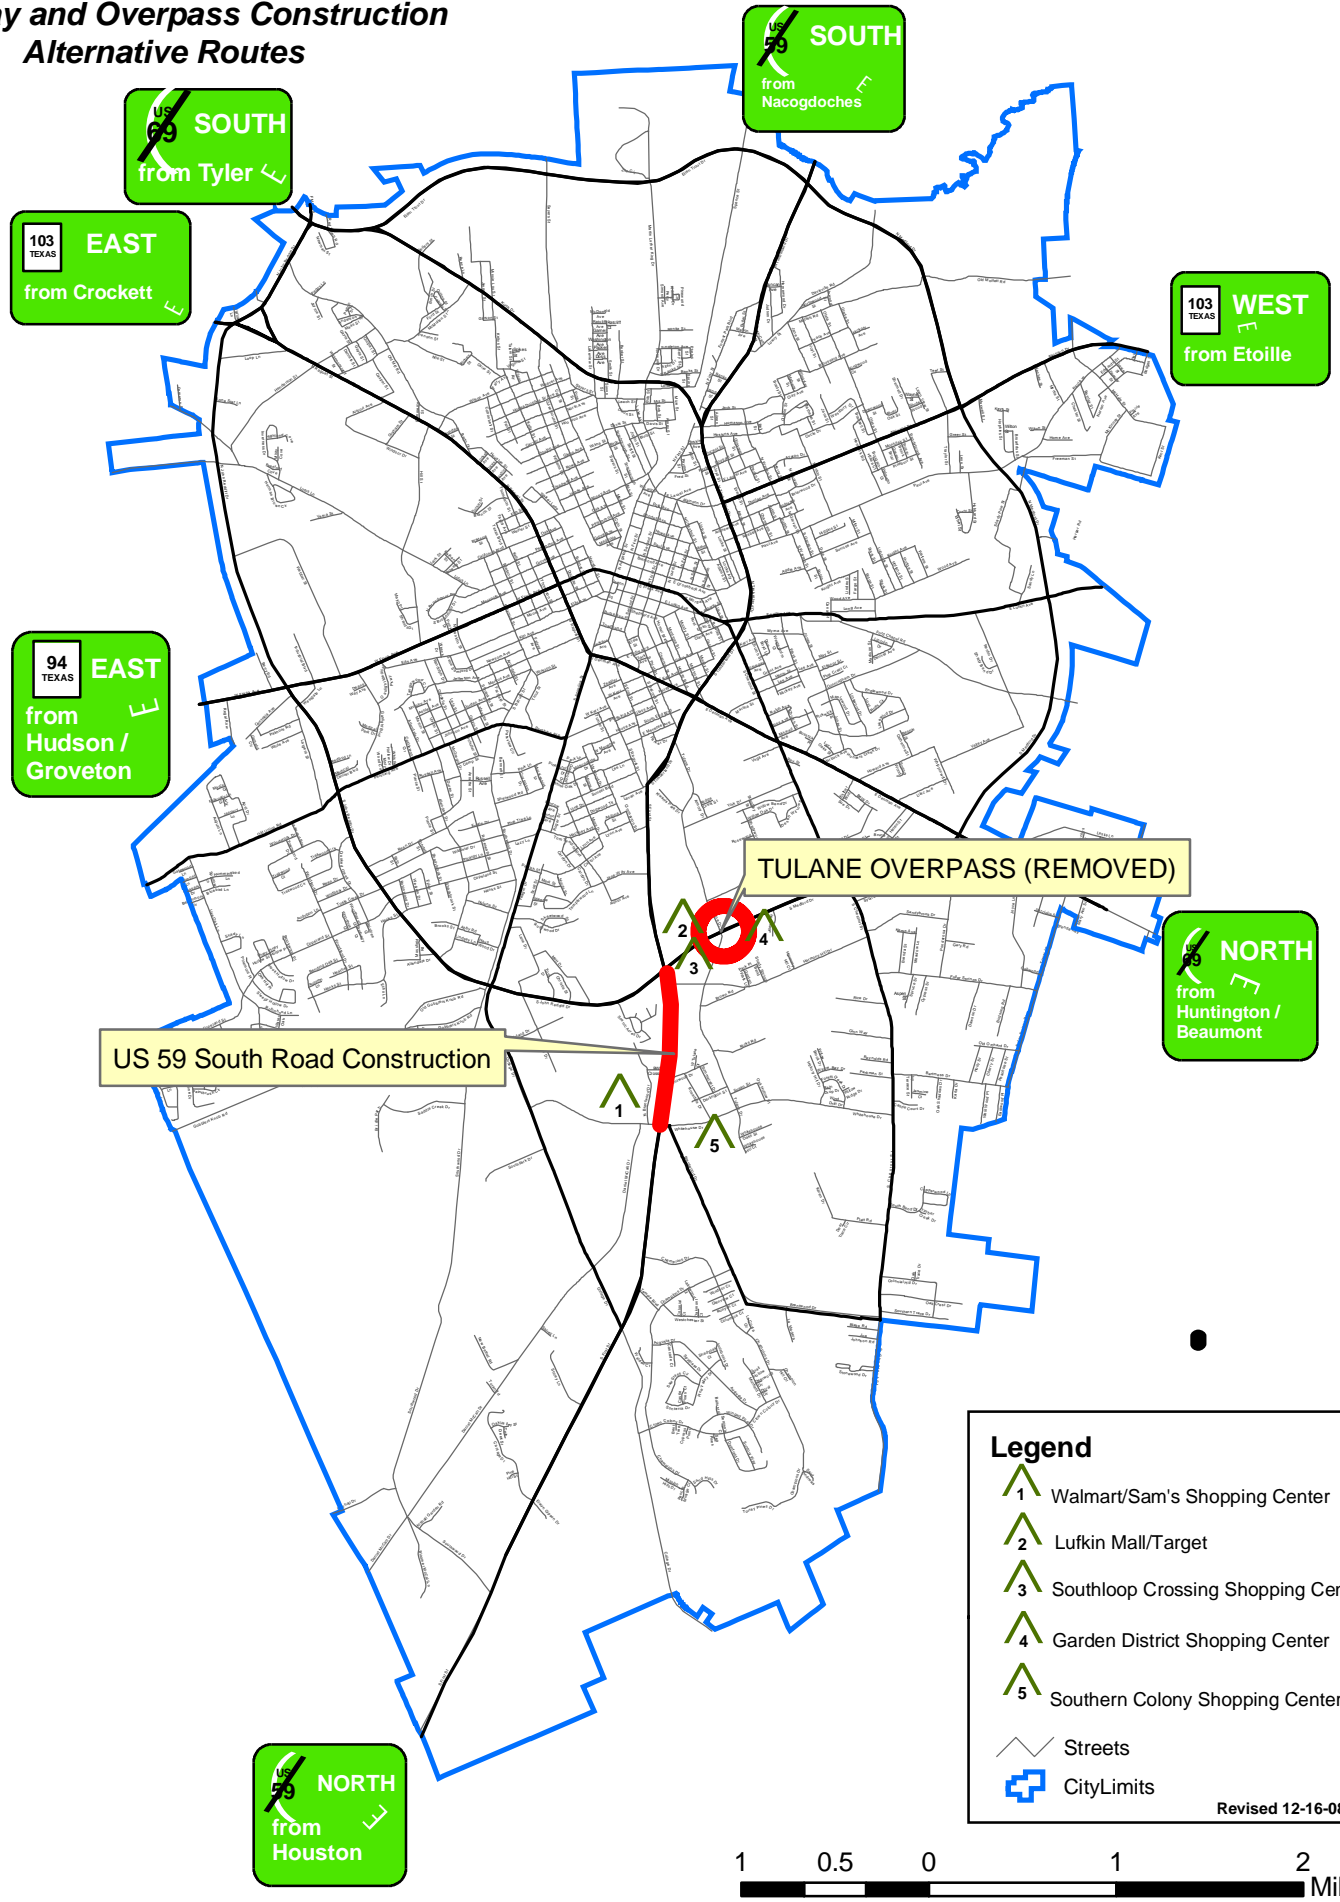

City of Lufkin
Highway and Overpass Construction
Alternative Routes

Legend

- ▲ 1 Walmart/Sam's Shopping Center
- ▲ 2 Lufkin Mall/Target
- ▲ 3 Southloop Crossing Shopping Center
- ▲ 4 Garden District Shopping Center
- ▲ 5 Southern Colony Shopping Center
- Streets
- ⊕ CityLimits